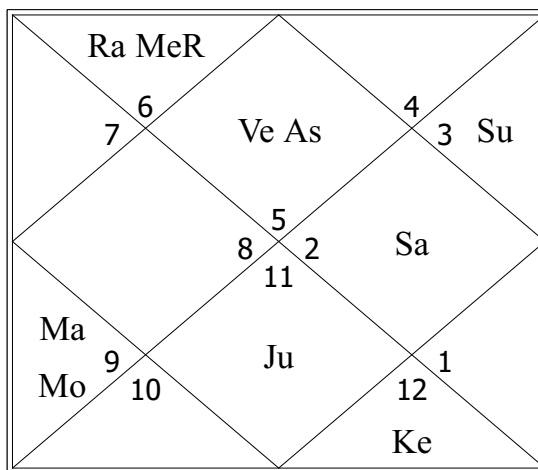

Natal Planetary Details

Birth Details : Wednesday, 4 June 1975, 09:09:00 hrs., Los Angeles, CA,California, USA

Planet	R/C	Sign	Degree	Speed	Nakshatra	Pada	Sign lord	Nak. lord	Status	SB
Lagna		Can	05:22:36		Pushya	1	Mon	Sat		
Sun		Tau	19:54:16	00:57:28	Rohini	3	Ven	Mon	Neutr.	1.30
Moon		Pis	19:34:00	12:06:02	Revati	1	Jup	Mer	Enemy	0.78
Mars		Pis	17:11:22	00:44:31	Revati	1	Jup	Mer	Neutr.	1.14
Mercury	RC	Tau	28:48:36	-00:23:53	Mrigasira	2	Ven	Mar	Grt.Fr.	1.39
Jupiter		Pis	23:54:24	00:10:59	Revati	3	Jup	Mer	Own	1.34
Venus		Can	04:38:16	01:02:23	Pushya	1	Mon	Sat	Grt.En.	1.39
Saturn		Gem	23:52:09	00:06:55	Punarvasu	2	Mer	Jup	Grt.Fr.	0.98
Rahu		Sco	07:22:16	00:01:06	Anuradha	2	Mar	Sat	Debil.	
Ketu		Tau	07:22:16	00:01:06	Krittika	4	Ven	Sun	Debil.	

Navamsha