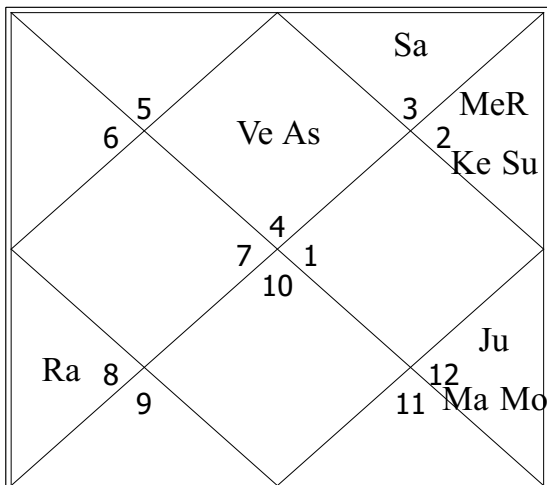

Natal Planetary Details

Birth Details : Wednesday, 4 June 1975, 09:09:00 hrs., Los Angeles, CA,California, USA

Planet	R/C	Sign	Degree	Speed	Nakshatra	Pada	Sign lord	Nak. lord	Status	SB
Lagna		Can	05:22:36		Pushya	1	Mon	Sat		
Sun		Tau	19:54:16	00:57:28	Rohini	3	Ven	Mon	Neutr.	1.30
Moon		Pis	19:34:00	12:06:02	Revati	1	Jup	Mer	Enemy	0.78
Mars		Pis	17:11:22	00:44:31	Revati	1	Jup	Mer	Neutr.	1.14
Mercury	RC	Tau	28:48:36	-00:23:53	Mrigasira	2	Ven	Mar	Grt.Fr.	1.39
Jupiter		Pis	23:54:24	00:10:59	Revati	3	Jup	Mer	Own	1.34
Venus		Can	04:38:16	01:02:23	Pushya	1	Mon	Sat	Grt.En.	1.39
Saturn		Gem	23:52:09	00:06:55	Punarvasu	2	Mer	Jup	Grt.Fr.	0.98
Rahu		Sco	07:22:16	00:01:06	Anuradha	2	Mar	Sat	Debil.	
Ketu		Tau	07:22:16	00:01:06	Krittika	4	Ven	Sun	Debil.	

Birth Chart