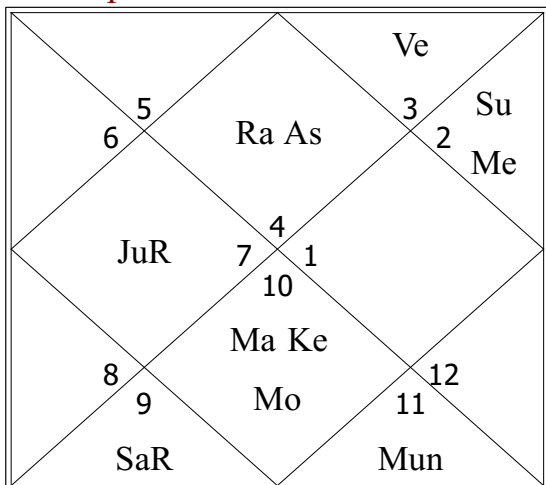

Varshaphala 2018-2019

*Varsha Pravesha based on True solar return : Monday, 4 June 2018, 09:47:13 hrs., Los Angeles

Planet	R/C	Sign	Degree	Speed	Nakshatra	Pada	Sign lord	Nak. lord	Status	SB
Lagna		Can	13:09:19		Pushya	3	Mon	Sat		
Sun		Tau	19:54:16	00:57:27	Rohini	3	Ven	Mon	Neutr.	1.46
Moon		Cap	26:53:32	11:52:28	Dhanishta	2	Sat	Mar	Frnd.	1.35
Mars		Cap	12:13:42	00:14:53	Shravana	1	Sat	Mon	Exalt.	1.24
Mercury	C	Tau	18:10:58	02:11:48	Rohini	3	Ven	Mon	Grt.Fr.	1.15
Jupiter	R	Lib	21:06:27	-00:05:54	Vishakha	1	Ven	Jup	Grt.En.	1.13
Venus		Gem	25:04:41	01:10:45	Punarvasu	2	Mer	Jup	Grt.Fr.	1.37
Saturn	R	Sag	13:21:19	-00:03:51	Poorvashadha	1	Jup	Ven	Frnd.	1.12
Rahu		Can	13:02:22	00:01:04	Pushya	3	Mon	Sat	Neutr.	
Ketu		Cap	13:02:22	00:01:04	Shravana	1	Sat	Mon	Neutr.	

Varshaphala Chart