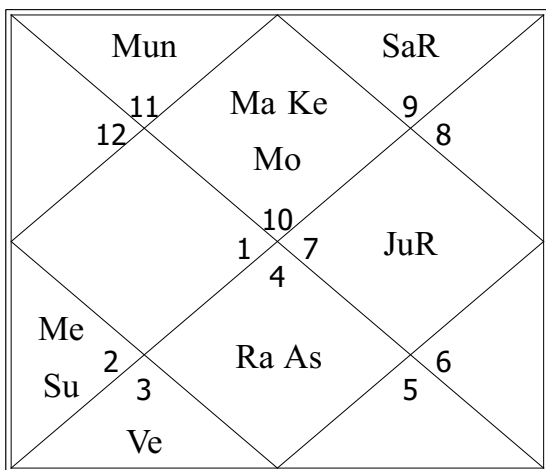

Varshaphala 2018-2019

*Varsha Pravesha based on True solar return : Monday, 4 June 2018, 09:47:13 hrs., Los Angeles

Planet	R/C	Sign	Degree	Speed	Nakshatra	Pada	Sign lord	Nak. lord	Status	SB
Lagna		Can	13:09:19		Pushya	3	Mon	Sat		
Sun		Tau	19:54:16	00:57:27	Rohini	3	Ven	Mon	Neutr.	1.46
Moon		Cap	26:53:32	11:52:28	Dhanishta	2	Sat	Mar	Frnd.	1.35
Mars		Cap	12:13:42	00:14:53	Shravana	1	Sat	Mon	Exalt.	1.24
Mercury	C	Tau	18:10:58	02:11:48	Rohini	3	Ven	Mon	Grt.Fr.	1.15
Jupiter	R	Lib	21:06:27	-00:05:54	Vishakha	1	Ven	Jup	Grt.En.	1.13
Venus		Gem	25:04:41	01:10:45	Punarvasu	2	Mer	Jup	Grt.Fr.	1.37
Saturn	R	Sag	13:21:19	-00:03:51	Poorvashadha	1	Jup	Ven	Frnd.	1.12
Rahu		Can	13:02:22	00:01:04	Pushya	3	Mon	Sat	Neutr.	
Ketu		Cap	13:02:22	00:01:04	Shravana	1	Sat	Mon	Neutr.	

Moon Chart