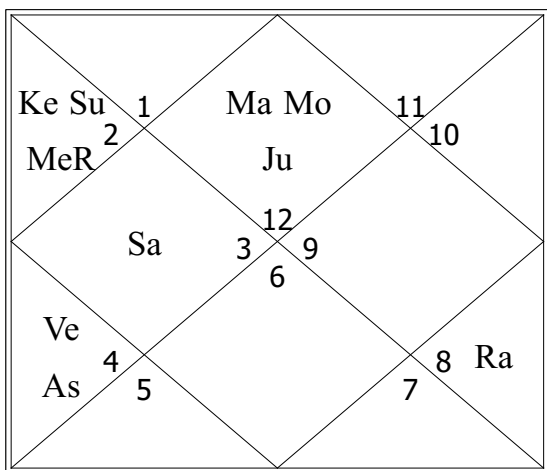

Natal Planetary Details

Birth Details : Wednesday, 4 June 1975, 09:09:00 hrs., Los Angeles, CA,California, USA

Planet	R/C	Sign	Degree	Speed	Nakshatra	Pada	Sign lord	Nak. lord	Status	SB
Lagna		Can	05:22:36		Pushya	1	Mon	Sat		
Sun		Tau	19:54:16	00:57:28	Rohini	3	Ven	Mon	Neutr.	1.30
Moon		Pis	19:34:00	12:06:02	Revati	1	Jup	Mer	Enemy	0.78
Mars		Pis	17:11:22	00:44:31	Revati	1	Jup	Mer	Neutr.	1.14
Mercury	RC	Tau	28:48:36	-00:23:53	Mrigasira	2	Ven	Mar	Grt.Fr.	1.39
Jupiter		Pis	23:54:24	00:10:59	Revati	3	Jup	Mer	Own	1.34
Venus		Can	04:38:16	01:02:23	Pushya	1	Mon	Sat	Grt.En.	1.39
Saturn		Gem	23:52:09	00:06:55	Punarvasu	2	Mer	Jup	Grt.Fr.	0.98
Rahu		Sco	07:22:16	00:01:06	Anuradha	2	Mar	Sat	Debil.	
Ketu		Tau	07:22:16	00:01:06	Krittika	4	Ven	Sun	Debil.	

Moon Chart