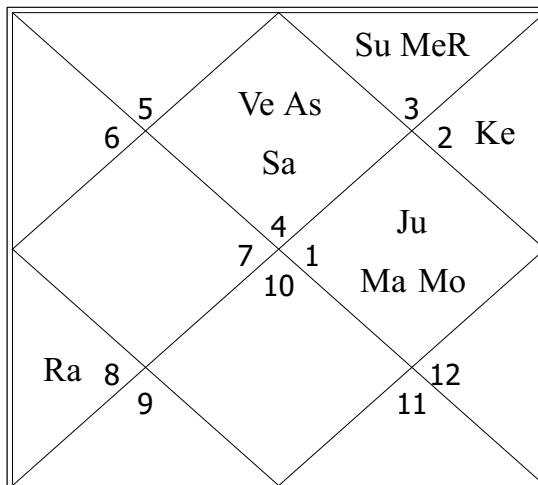

Bhava Chart