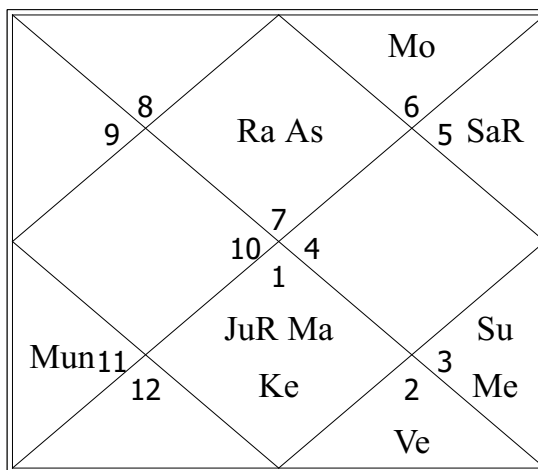

Natal Planetary Details

Birth Details : Wednesday, 4 June 1975, 09:09:00 hrs., Los Angeles, CA,California, USA

Planet	R/C	Sign	Degree	Speed	Nakshatra	Pada	Sign lord	Nak. lord	Status	SB
Lagna		Can	05:22:36		Pushya	1	Mon	Sat		
Sun		Tau	19:54:16	00:57:28	Rohini	3	Ven	Mon	Neutr.	1.30
Moon		Pis	19:34:00	12:06:02	Revati	1	Jup	Mer	Enemy	0.78
Mars		Pis	17:11:22	00:44:31	Revati	1	Jup	Mer	Neutr.	1.14
Mercury	RC	Tau	28:48:36	-00:23:53	Mrigasira	2	Ven	Mar	Grt.Fr.	1.39
Jupiter		Pis	23:54:24	00:10:59	Revati	3	Jup	Mer	Own	1.34
Venus		Can	04:38:16	01:02:23	Pushya	1	Mon	Sat	Grt.En.	1.39
Saturn		Gem	23:52:09	00:06:55	Punarvasu	2	Mer	Jup	Grt.Fr.	0.98
Rahu		Sco	07:22:16	00:01:06	Anuradha	2	Mar	Sat	Debil.	
Ketu		Tau	07:22:16	00:01:06	Krittika	4	Ven	Sun	Debil.	

Birth Chart

Bhava Chart

Moon Chart

Navamsha

Varshaphala 2018-2019

*Varsha Pravesha based on True solar return : Monday, 4 June 2018, 09:47:13 hrs., Los Angeles

Planet	R/C	Sign	Degree	Speed	Nakshatra	Pada	Sign lord	Nak. lord	Status	SB
Lagna		Can	13:09:19		Pushya	3	Mon	Sat		
Sun		Tau	19:54:16	00:57:27	Rohini	3	Ven	Mon	Neutr.	1.46
Moon		Cap	26:53:32	11:52:28	Dhanishta	2	Sat	Mar	Frnd.	1.35
Mars		Cap	12:13:42	00:14:53	Shravana	1	Sat	Mon	Exalt.	1.24
Mercury	C	Tau	18:10:58	02:11:48	Rohini	3	Ven	Mon	Grt.Fr.	1.15
Jupiter	R	Lib	21:06:27	-00:05:54	Vishakha	1	Ven	Jup	Grt.En.	1.13
Venus		Gem	25:04:41	01:10:45	Punarvasu	2	Mer	Jup	Grt.Fr.	1.37
Saturn	R	Sag	13:21:19	-00:03:51	Poorvashadha	1	Jup	Ven	Frnd.	1.12
Rahu		Can	13:02:22	00:01:04	Pushya	3	Mon	Sat	Neutr.	
Ketu		Cap	13:02:22	00:01:04	Shravana	1	Sat	Mon	Neutr.	

Varshaphala Chart

Bhava Chart

Moon Chart

Navamsha

Harsha Bala

	Sun	Moon	Mars	Mercury	Jupiter	Venus	Saturn
First Bala	0	0	0	0	0	0	0
Second Bala	0	0	5	0	0	0	0
Third Bala	5	5	0	0	5	0	0
Fourth Bala	5	0	5	0	5	0	0
Total	10	5	10	0	10	0	0