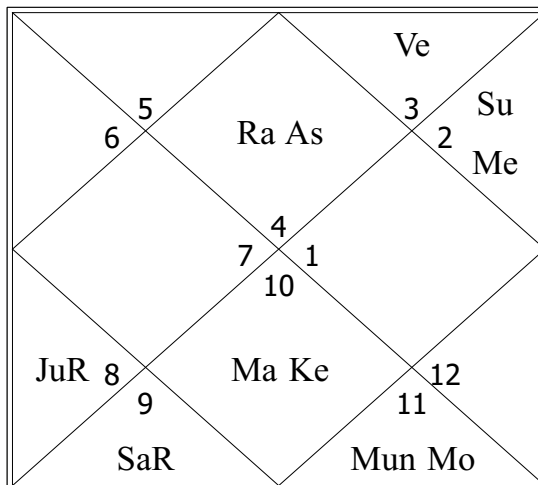

Bhava Chart